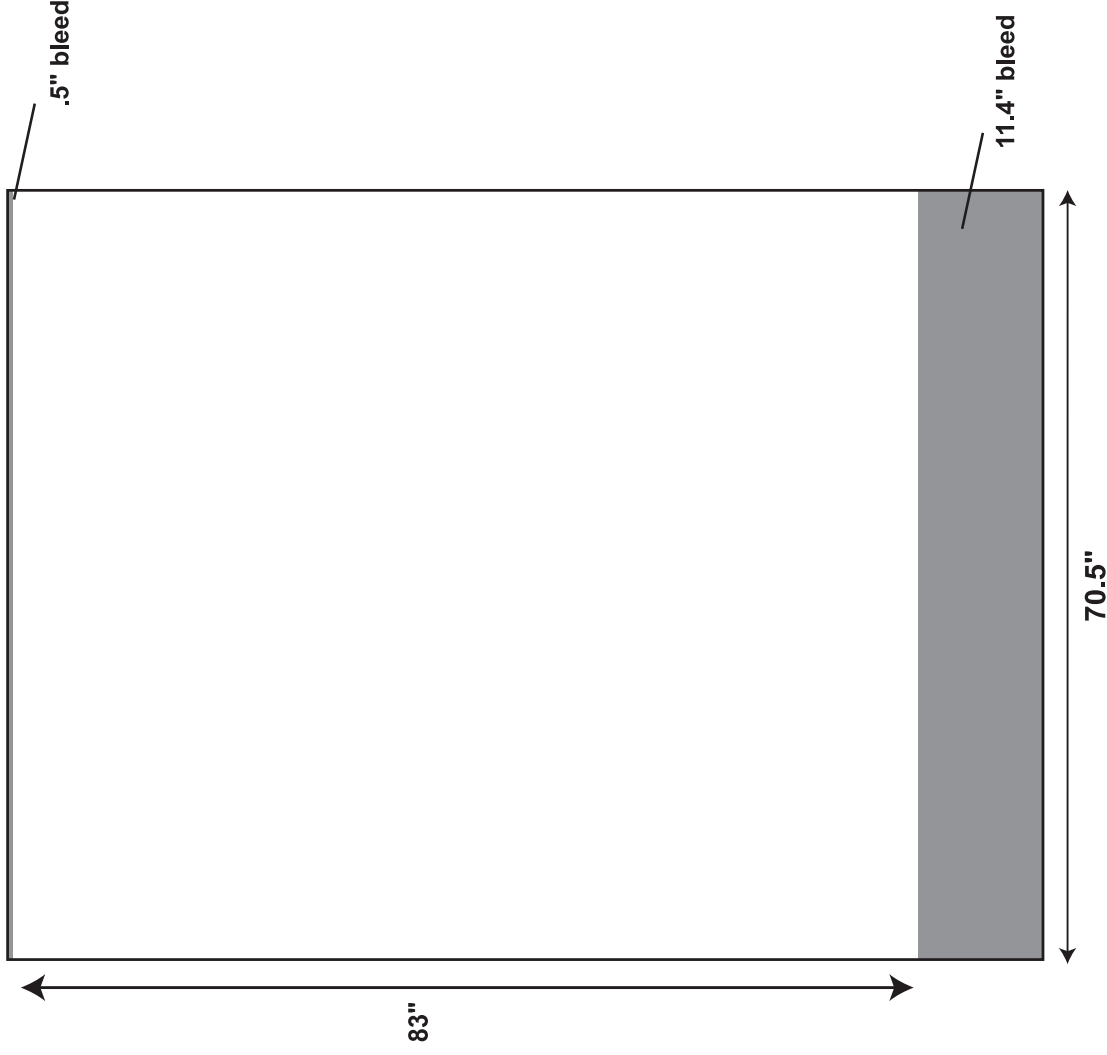

6' Mega Retractor™ Banner Display

Total Graphic Size

70.5"W x 94.9"H

Total Visual Area

70.5"W x 83"H

*Please keep all text and/or logos 1" from all sides.

*UV ink based products are printed CMYK (4 color) process from your file. PMS color matching is not guaranteed.